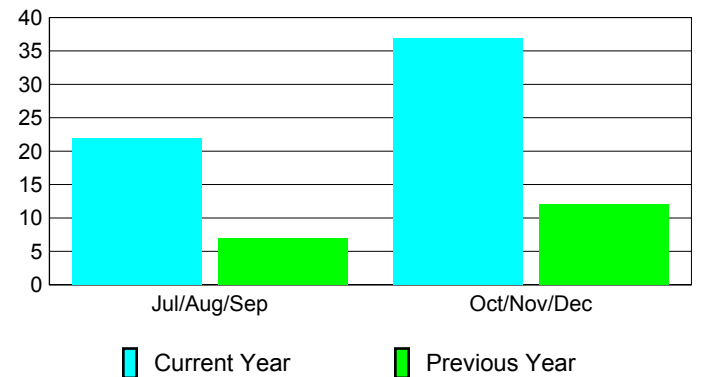

Membership Results
2010-2011

Membership
2009-2010

Month	Net Memb Goal	Actual New Memb	Actual Dropped Memb	Gain/Loss of Memb	Gain/Loss of Memb
Jul/Aug/Sep	13	51	-29	22	7
Oct/Nov/Dec	20	59	-22	37	12
Totals	33	110	-51	59	19

Membership Results 2010-2011

Goal, New, Dropped, Gain/Loss

Comparison of Membership Gain/Loss

Current Year Compared to the Previous Year

Gender Comparison 2010-2011